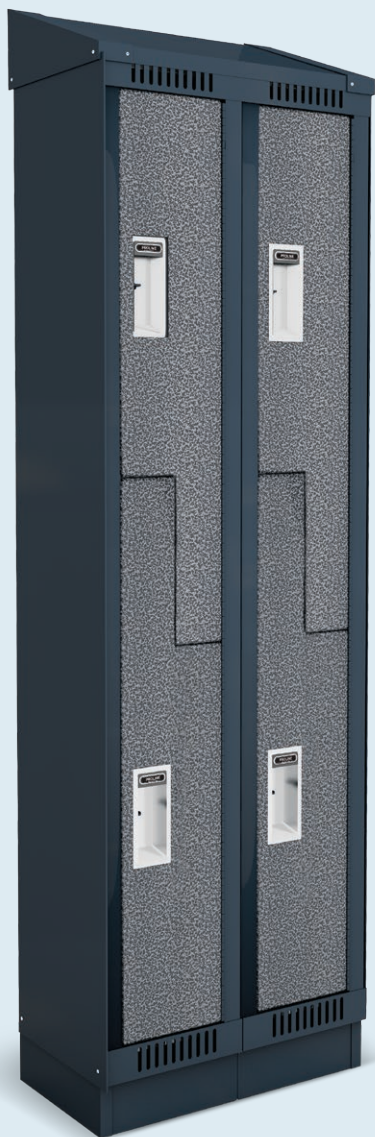

Sloping tops

Single-point latch

Double-tier locker compartments

PRO LINE Z LOCKERS

The Pro Line Z Locker from GSS Lockers has been designed to provide for storage of longer garments in a 2-tier configuration. The Pro Line Z is an ideal locker for adult use in any environment.

Manufactured by GSS Lockers to our exact specifications, this locker will be maintenance free and retain its appearance for many years.

Doors are full double-pan all-welded construction with a full-length hinge for long life and secure storage of your valuables. The lockers are the strongest, most secure lockers available in the marketplace today.

APPEARANCE AND PERFORMANCE

Pro Line Z Lockers are designed for use in educational, institutional, industrial, commercial, mining, sports, golf and government facilities.

Available in many custom color powder-coated finishes. Purchase assembled, knocked down or fully-welded bodies.

AVAILABLE IN

- + One height – 72"
- + Three widths – 12", 15" and 18"
- + Three depths – 12", 15" and 18"